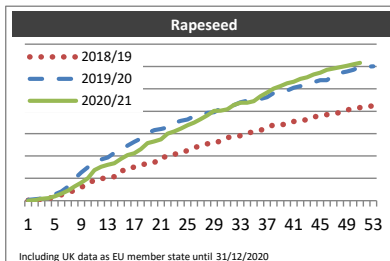

Sunflowerseed			
week	2018/19	2019/20	2020/21
1	2 758	-	16 761
2	4 964	6 041	19 897
3	7 718	7 883	23 107
4	12 749	11 071	27 803
5	14 944	13 808	31 016
6	17 834	16 190	34 177
7	19 393	17 824	37 766
8	21 344	19 907	39 963
9	24 434	22 700	42 104
10	32 943	28 546	50 780
11	40 524	49 237	67 467
12	51 067	61 513	78 060
13	61 014	80 498	88 232
14	72 691	94 303	107 383
15	85 221	107 384	118 575
16	102 853	115 935	143 817
17	118 161	137 734	201 932
18	130 853	150 504	272 010
19	152 497	170 287	323 928
20	175 029	200 706	374 526
21	197 935	231 753	424 207
22	213 160	260 328	513 431
23	224 461	286 195	533 627
24	245 311	319 118	554 478
25	255 466	394 721	601 323
26	269 105	419 524	621 950
27	271 283	429 372	643 023
28	276 437	467 347	653 490
29	283 685	493 675	675 248
30	291 034	534 495	680 845
31	305 168	576 932	688 786
32	314 111	616 164	693 678
33	334 917	651 580	707 007
34	344 801	672 001	710 695
35	354 446	722 603	716 197
36	360 563	736 756	720 325
37	368 191	785 624	726 857
38	377 051	808 103	737 257
39	382 483	835 176	745 272
40	392 120	863 911	748 626
41	401 566	881 232	752 261
42	406 678	926 181	755 356
43	412 749	947 194	759 822
44	423 599	977 468	765 720
45	484 518	993 849	783 402
46	495 085	998 495	835 762
47	499 266	1 003 068	839 263
48	506 540	1 034 702	860 139
49	511 214	1 039 902	862 075
50	513 758	1 043 803	864 347
51	516 425	1 047 663	868 652
52	518 688	1 051 591	
53	518 688	1 053 603