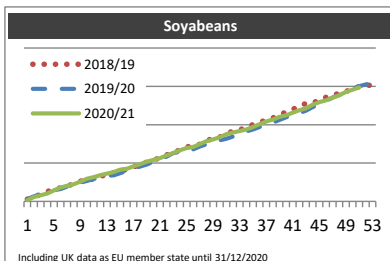

Sunflowerseed			
week	2018/19	2019/20	2020/21
1	2 758	-	16 761
2	4 964	6 041	19 897
3	7 718	7 883	23 107
4	12 749	11 071	27 803
5	14 944	13 808	31 016
6	17 834	16 190	34 177
7	19 393	17 824	37 766
8	21 344	19 907	39 963
9	24 434	22 700	42 104
10	32 943	28 546	50 780
11	40 524	49 237	67 467
12	51 067	61 513	78 060
13	61 014	80 498	88 232
14	72 691	94 303	107 383
15	85 221	107 384	118 575
16	102 853	115 935	143 817
17	118 161	137 734	201 932
18	130 853	150 504	272 010
19	152 497	170 287	323 928
20	175 029	200 706	374 526
21	197 935	231 753	424 207
22	213 160	260 328	513 431
23	224 461	286 195	533 627
24	245 311	319 118	554 478
25	255 466	394 721	601 323
26	269 105	419 524	621 950
27	271 283	429 372	643 023
28	276 437	467 347	653 490
29	283 685	493 675	675 248
30	291 034	534 495	680 845
31	305 168	576 932	688 786
32	314 111	616 164	693 678
33	334 917	651 580	707 007
34	344 801	672 001	710 695
35	354 446	722 603	716 197
36	360 563	736 756	720 325
37	368 191	785 624	726 857
38	377 051	808 103	737 257
39	382 483	835 176	745 272
40	392 120	863 911	748 626
41	401 566	881 232	752 261
42	406 678	926 181	755 356
43	412 749	947 194	759 822
44	423 599	977 468	765 720
45	484 518	993 849	783 402
46	495 085	998 495	835 762
47	499 266	1 003 068	839 263
48	506 540	1 034 702	860 139
49	511 214	1 039 902	862 075
50	513 758	1 043 803	864 347
51	516 425	1 047 663	868 652
52	518 688	1 051 591	
53	518 688	1 053 603